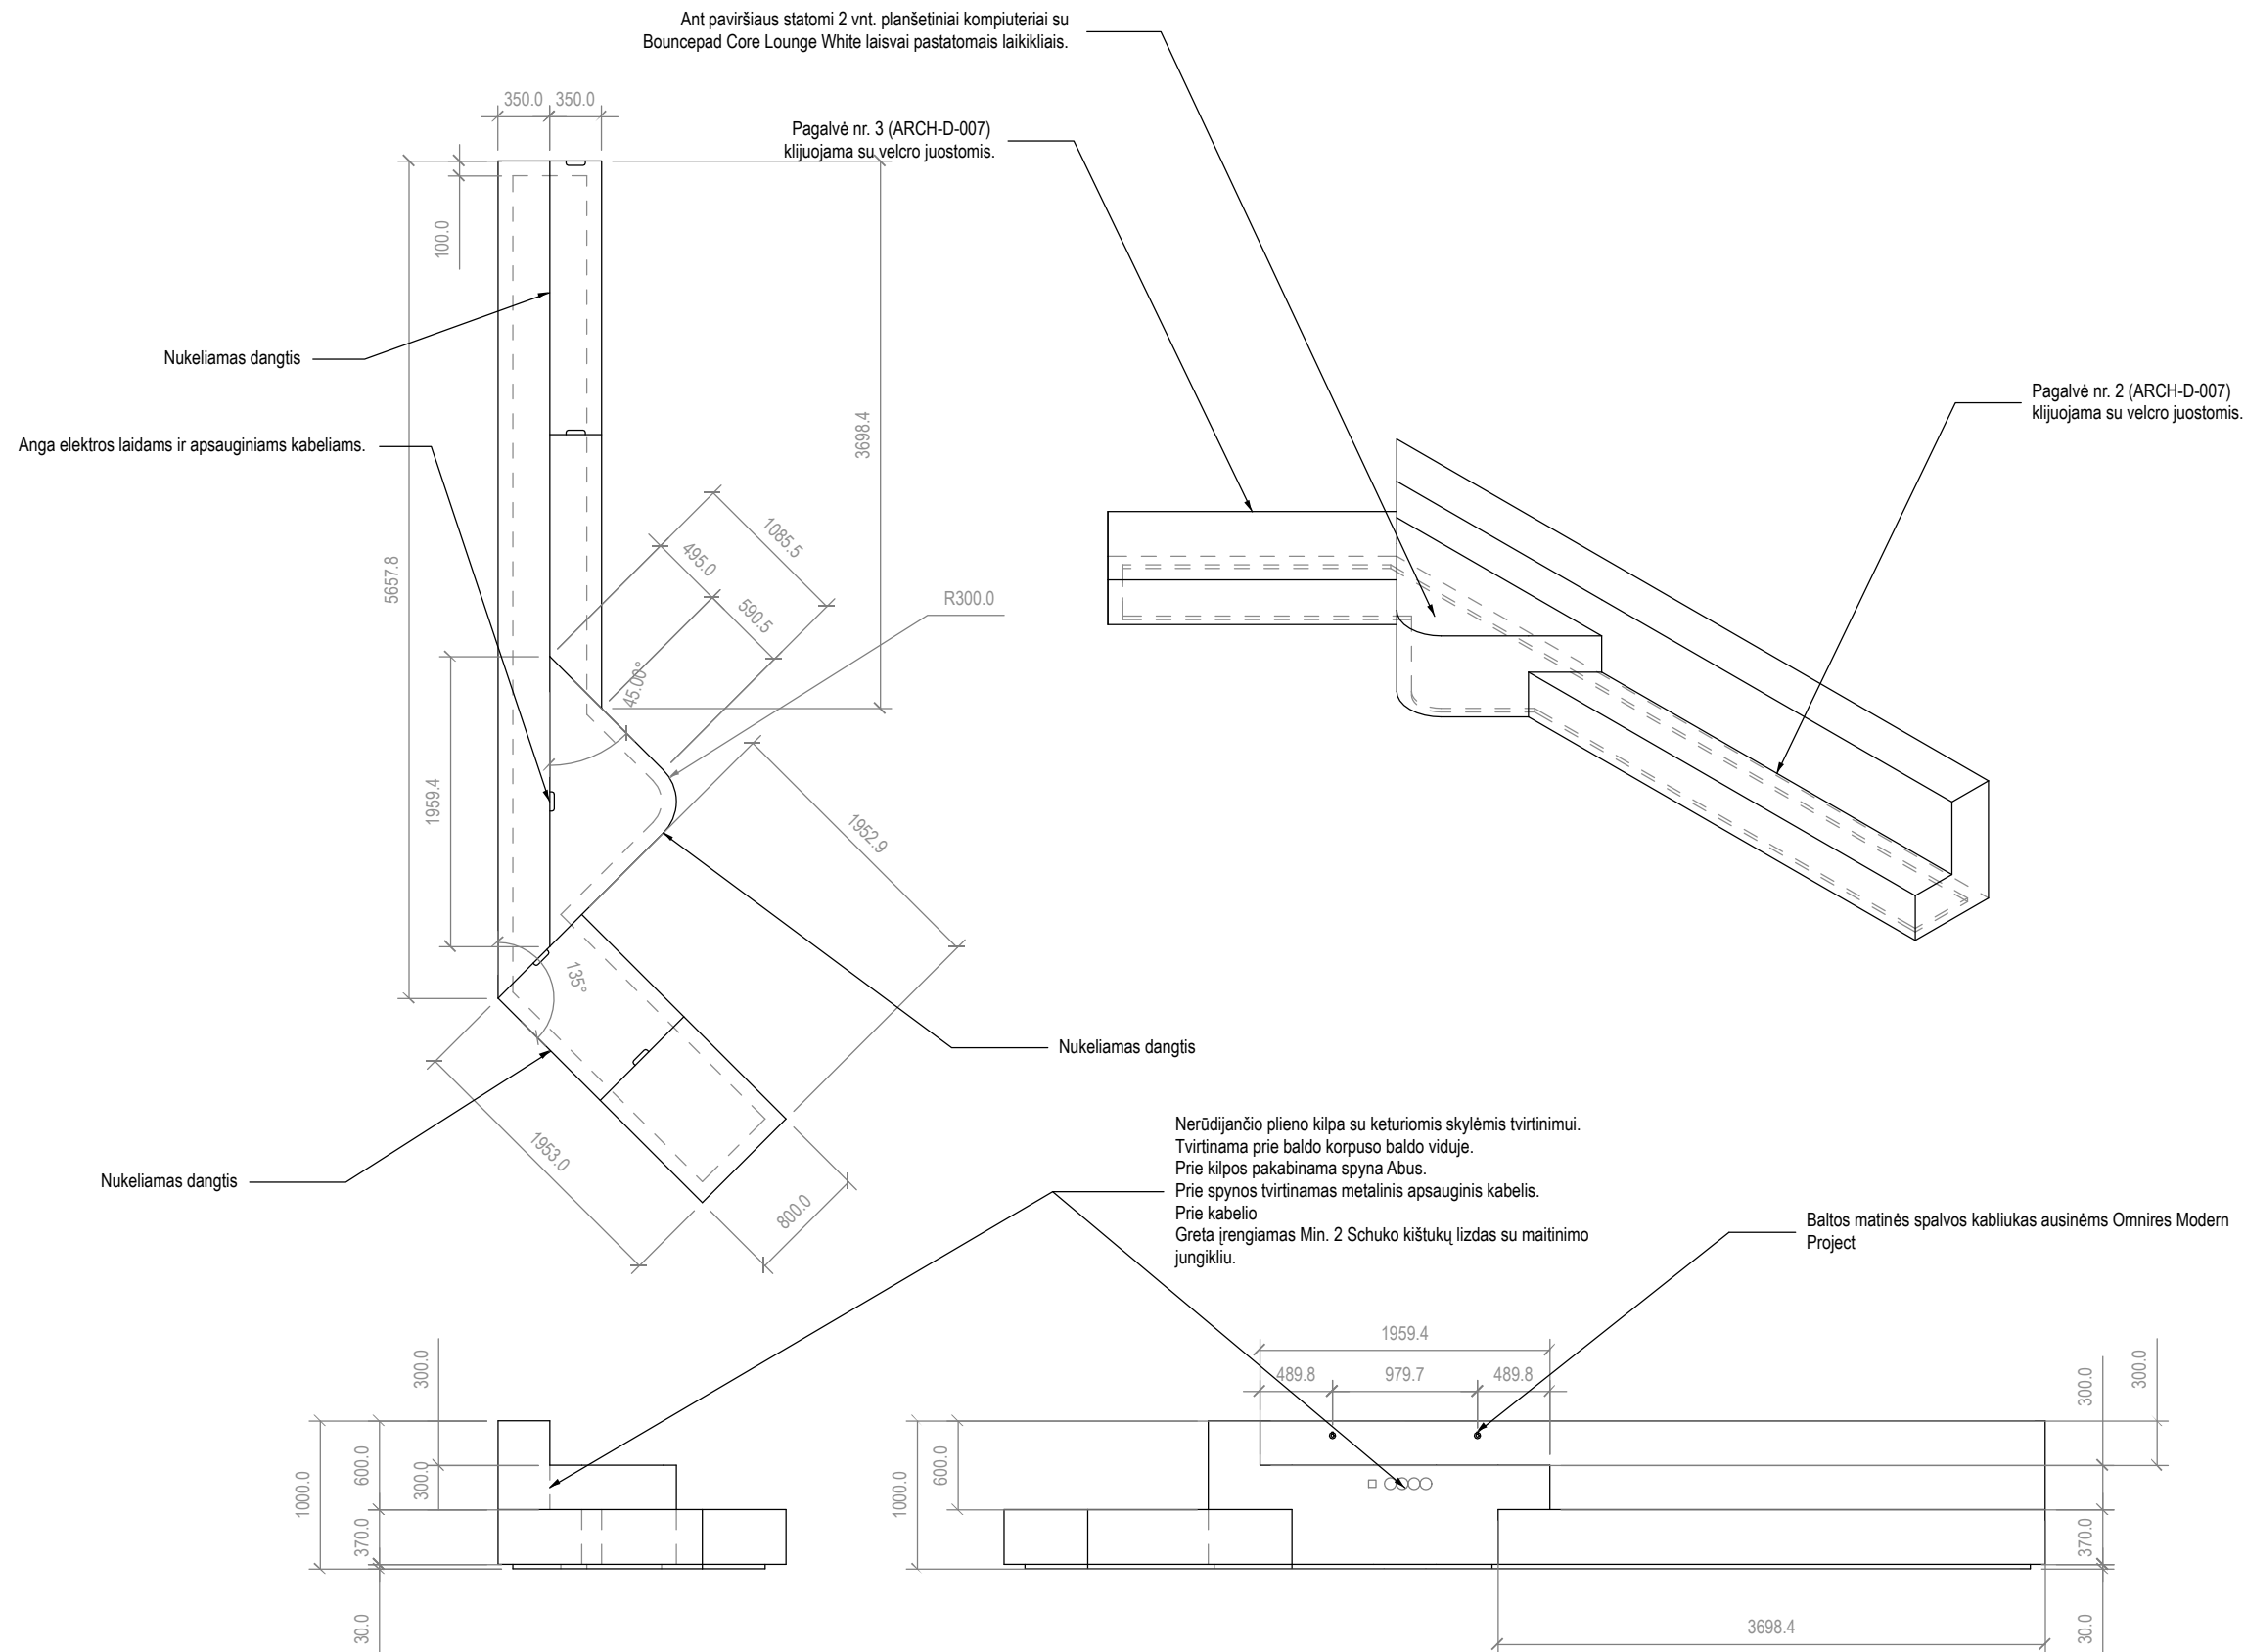

This drawing is the property of RESH and may not be lent or copied in whole or in parts without written permission from the owner.

Šis brėžinys yra RESH nuosavybė ir negali būti skolinamas ar kopijuojamas, visas ar dalimis, be raštiško savininko leidimo.

Diese Zeichnung ist Eigentum der RESH und darf ohne schriftliche Genehmigung der Firma nicht abgegeben, verliehen oder kopiert werden.

NOTES

- Do not scale off this drawing.

REVISION - DATE

- 00 - 17.02.2025
- 01 - 11.08.2025

PROJECT
Archyvariumas

PROJECT NO.
2413

DRAWING TITLE
Kampinis baldas nr 2

DRAWING NO.
D-105

AUTHOR
Tomas Valentinaitis

CREATION DATE
2025.01.05

SCALE
1:50

SHEET SIZE
A3